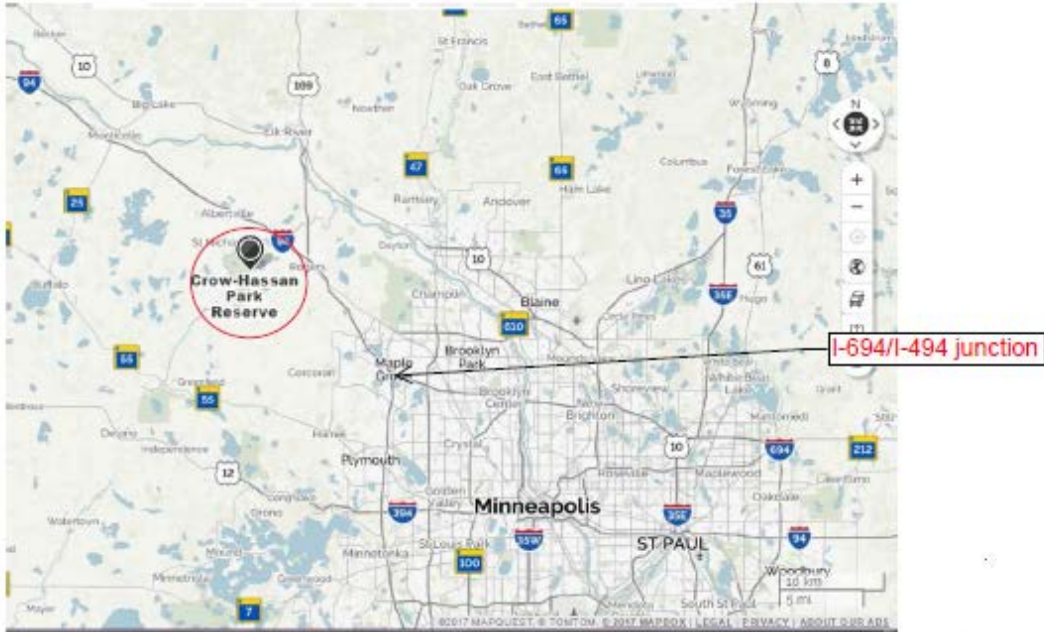

**Directions:**

Crow-Hassan Park Reserve is located on the NW side of the Twin Cities in Rogers, MN, about 16 miles NW of the junction of I-694 and I-494 in Maple Grove.

Join our Facebook group to ask questions, meet other entrants, and see ride updates and road construction alerts!  
<https://www.facebook.com/groups/MosquitoRunMN/>